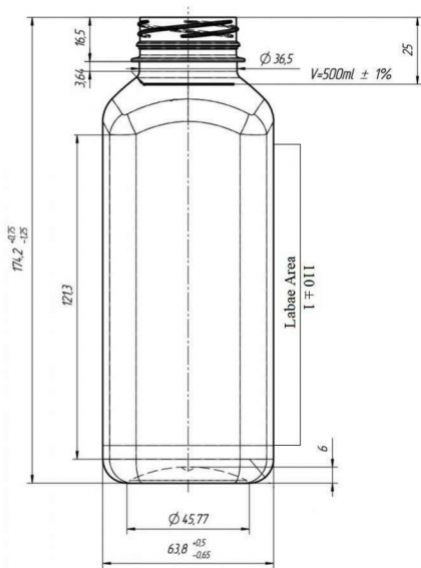

Bella 500

General info

Item no. (SKU):	LS104162210201
Family / Range:	Bella
Capacity:	500ml
Neck:	38mm 3-Start
Weight:	24
Shape:	Square
Material:	PET
Colour:	
Print Areas:	N/A
Country of Origin:	Lithuania

Packaging Info

Packed in Boxes

Box Dimensions (mm):	594 x 394 x 448
Quantity per box (pcs):	110
Boxes per pallet (pcs):	20
Quantity per pallet (pcs):	2200
Net weight (kg):	2.625
Gross weight (kg):	4.375
Pallet height (mm):	2400

Packed in PE bags on trays (Full pallet)

Tray dimensions (mm):	1200 x 800 x 50
Quantity per tray (pcs):	208
Quantity per PE bag (pcs):	104
PE bags per tray (pcs):	2
Trays per pallet (pcs):	13
Quantity per pallet (pcs):	2704
Net weight (kg):	30
Gross weight (kg):	85
Pallet height (mm):	2400